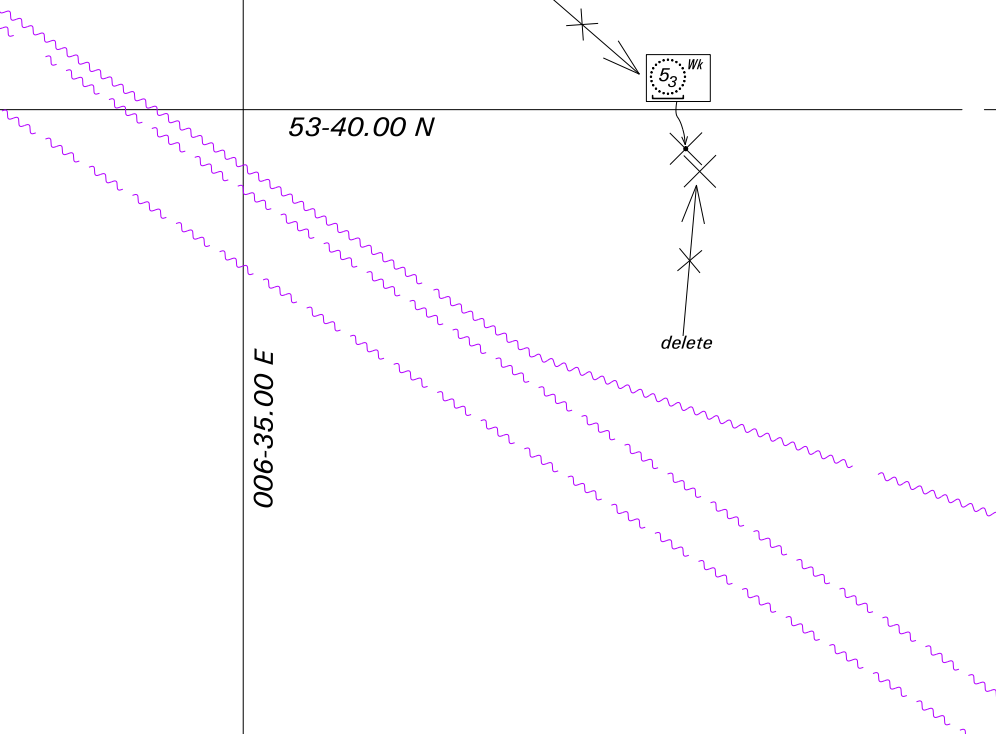

Netherlands Hydrographic Office

<i>BaZ</i>	079/19	1/1	<i>NL Charts</i>	1460
<i>Previous BaZ</i>	065/19		<i>Weekly</i>	07

change

53 WK

53-40.00 N

006-35.00 E

delete