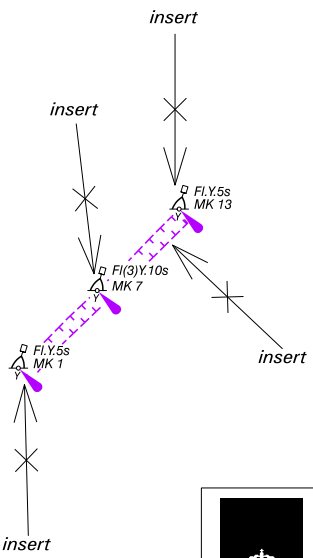

30'

31'

North border

004-30.00 E

Netherlands Hydrographic Office

BaZ	320/18	1/1	NL Charts	208
Previous BaZ	233/18		Weekly	37