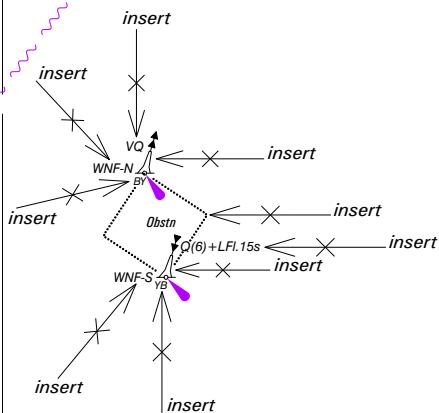

North border

006-20.00 E

Netherlands Hydrographic Office

BaZ	234/18	1/1	NL Charts	1460
Previous BaZ	228/11		Weekly	27